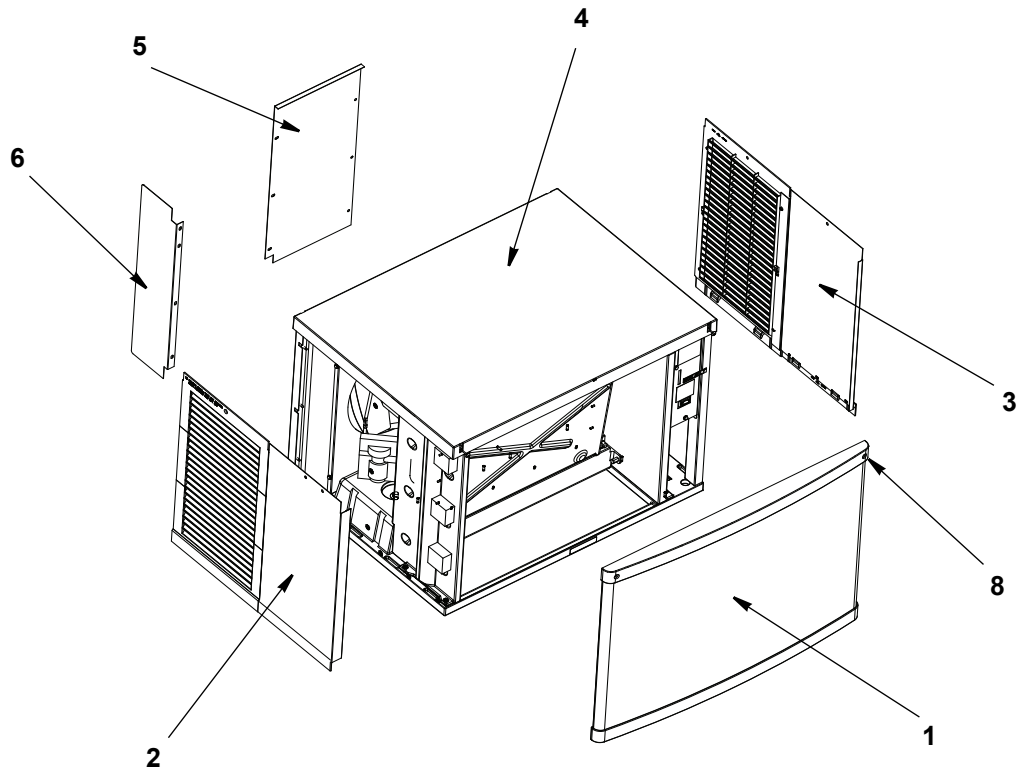

	DESCRIPTION 描述	PART NO. 零件号码
1	Curtain, Water 水帘板	4304643
2	Evaporator 蒸发盘	
2a	Evaporator Dice 方块冰	7625119
2b	Evaporator Half Dice 半方块冰	7625109
3	Through Water 水槽	040001151
4	Thumbscrew(Used For Through Water) 指旋螺钉	5305123
5	Distribution Assembly 分水管组件	7624983
6	Thumbscrew(Used For Distribution Assembly) 指旋螺钉	5000013
7	O-ring(Not Shown) O型圈	3718203
8	Valve, Water Inlet 进水阀	000000888
9	Tube, Vinyl 水管	040001483
10	Valve, Dump 排水阀	040001038
11	Bracket, Valve Dump 排水阀支架	040001065
12	SCR 螺钉	000001718
13	Tube Molded Vinyl 水管	040001094
14	Adapter 转接头	8706133

REFRIGERATION COMPARTMENT - WATER COOLED

制冷系统部件 —— 水冷冷凝器

DESCRIPTION 描述

PART NO. 零件号码

1	Receiver strap 储液罐固定带	6001891
2	Receiver bracket 储液罐支撑	6034631
3	Receiver 储液罐	1200031
4	Condenser water 水冷冷凝器	040002618
5	Water regulating valve 水压调节阀	8252823
6	Bracket condenser water 冷凝器支撑	040001802
7	Washer 垫片	5573413
8	Water drain female wing adapter 排水接头	000001172

PANELS 面板

DESCRIPTION 描述

PART NO. 零件号码

1	Front Panel Assembly 前面板组件	040001704
2	Panel, LH Side 左侧面板	040001701
3	Panel, RH Side 右侧面板	040001700
4	Top Cover 顶盖	040001267
5	Air Filter 空气过滤	040001163
6	Air Baffle 空气挡板	040001388
7	Front Support(Not Shown) 前支撑	040001020
8	Screw 螺丝	5119019