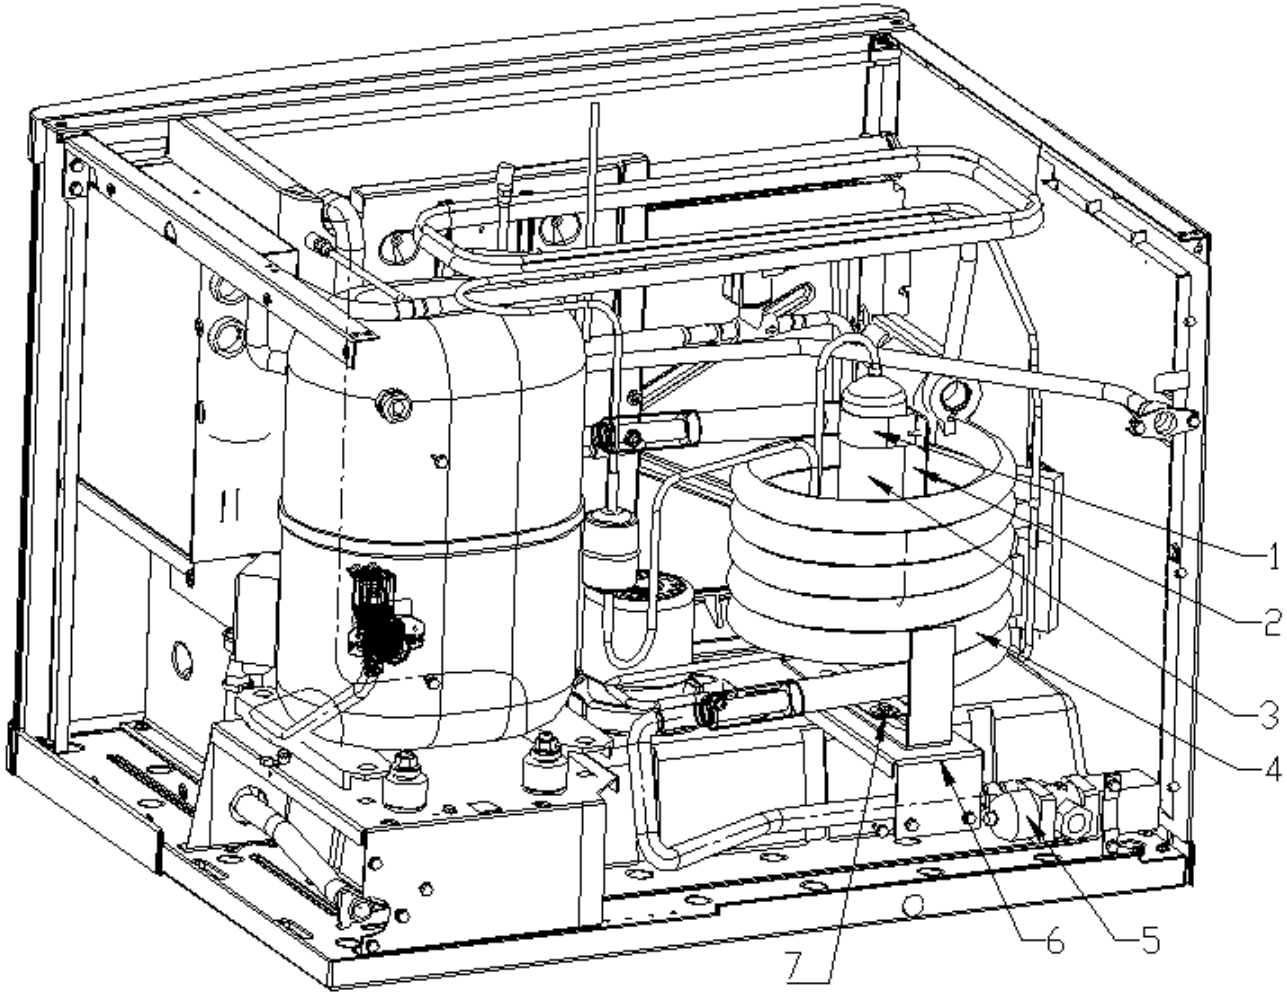

REFRIGERATION COMPARTMENT - WATER COOLED

制冷系统部件 —— 水冷冷凝器

DESCRIPTION 描述

PART NO. 零件号码

1	Receiver strap 储液罐固定带	6001891
2	Receiver bracket 储液罐支撑	6034631
3	Receiver 储液罐	1200031
4	Condenser water 水冷冷凝器	040002618
5	Water regulating valve 水压调节阀	8252823
6	Bracket condenser water 冷凝器支撑	040001802
7	Washer 垫片	5573413
8	Water drain female wing adapter 排水接头	000001172